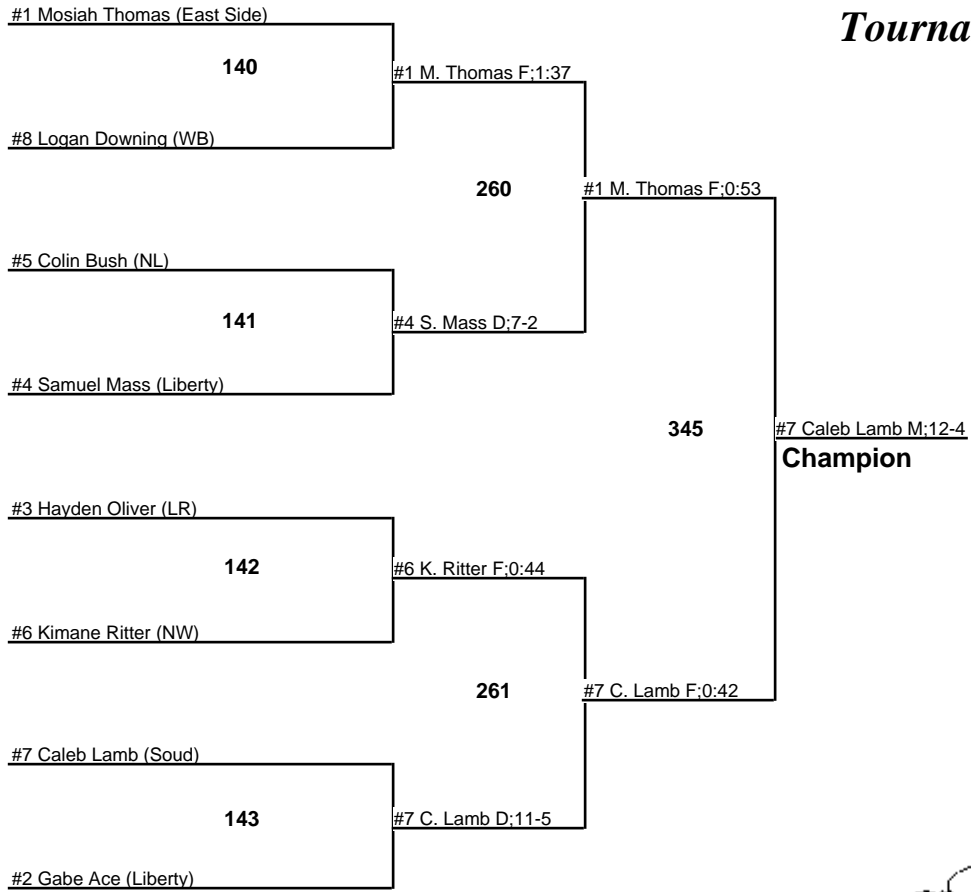

2008 EPYWL Exhibition Tournament

92
10 February 2008