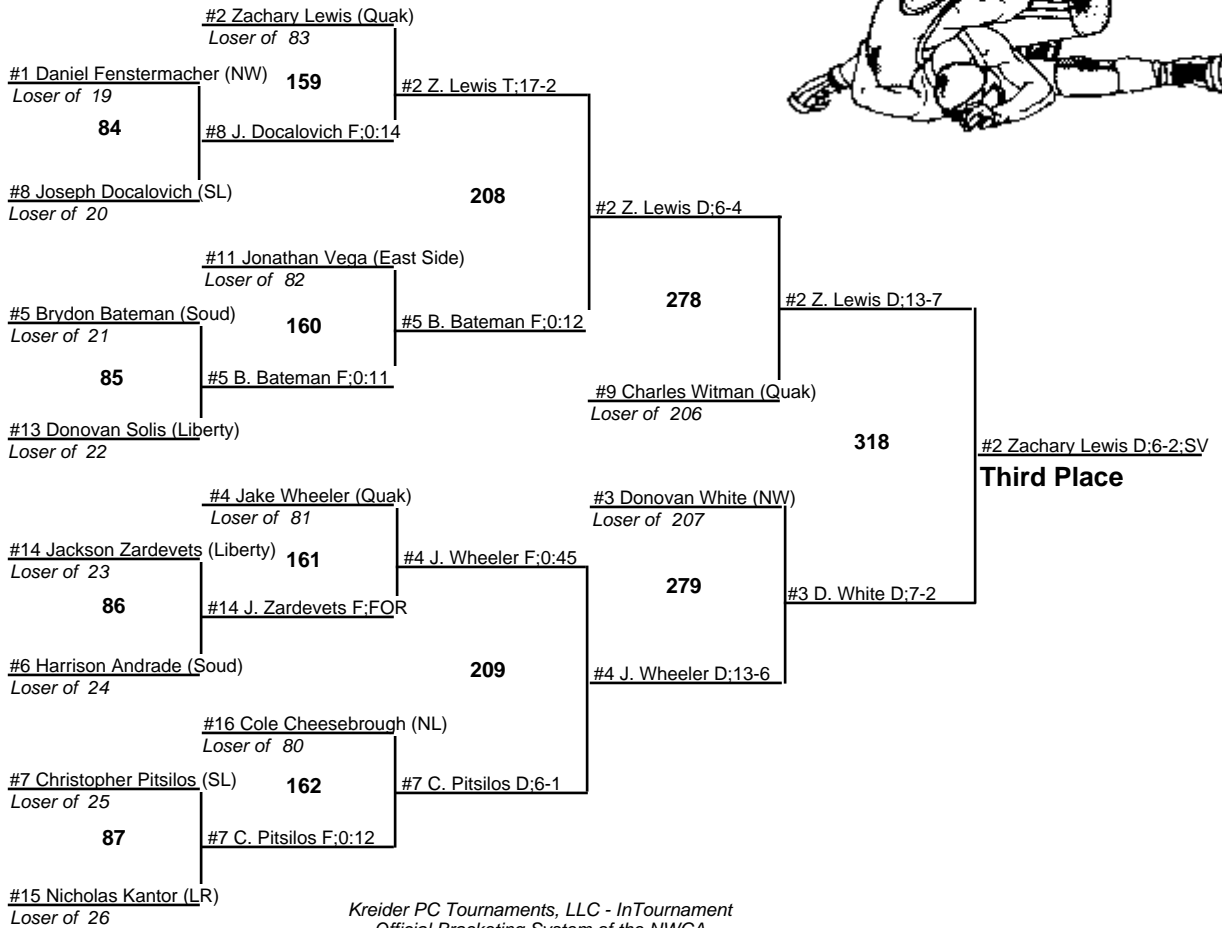

2008 EPYWL Exhibition Tournament

48

10 February 2008