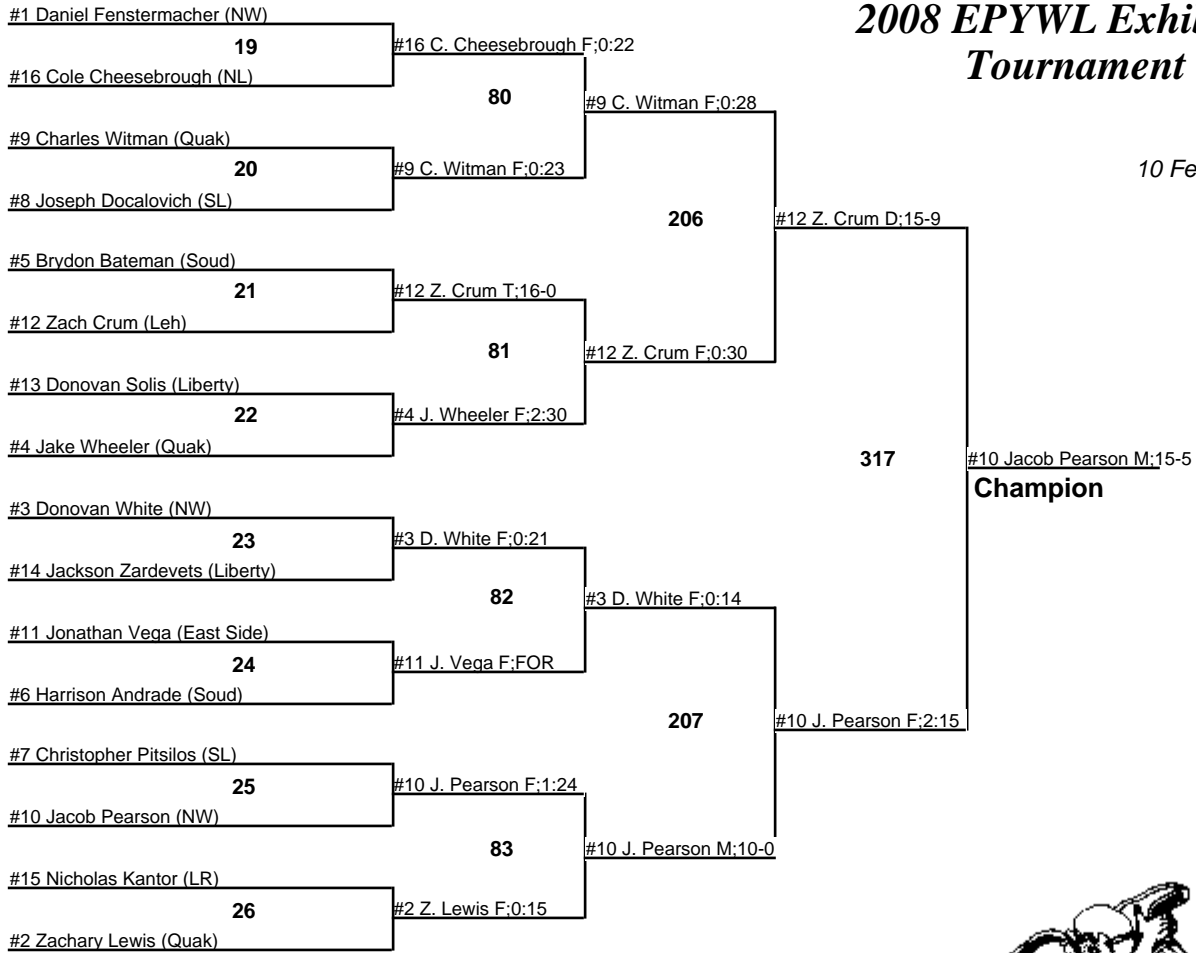

2008 EPYWL Exhibition Tournament

48

10 February 2008